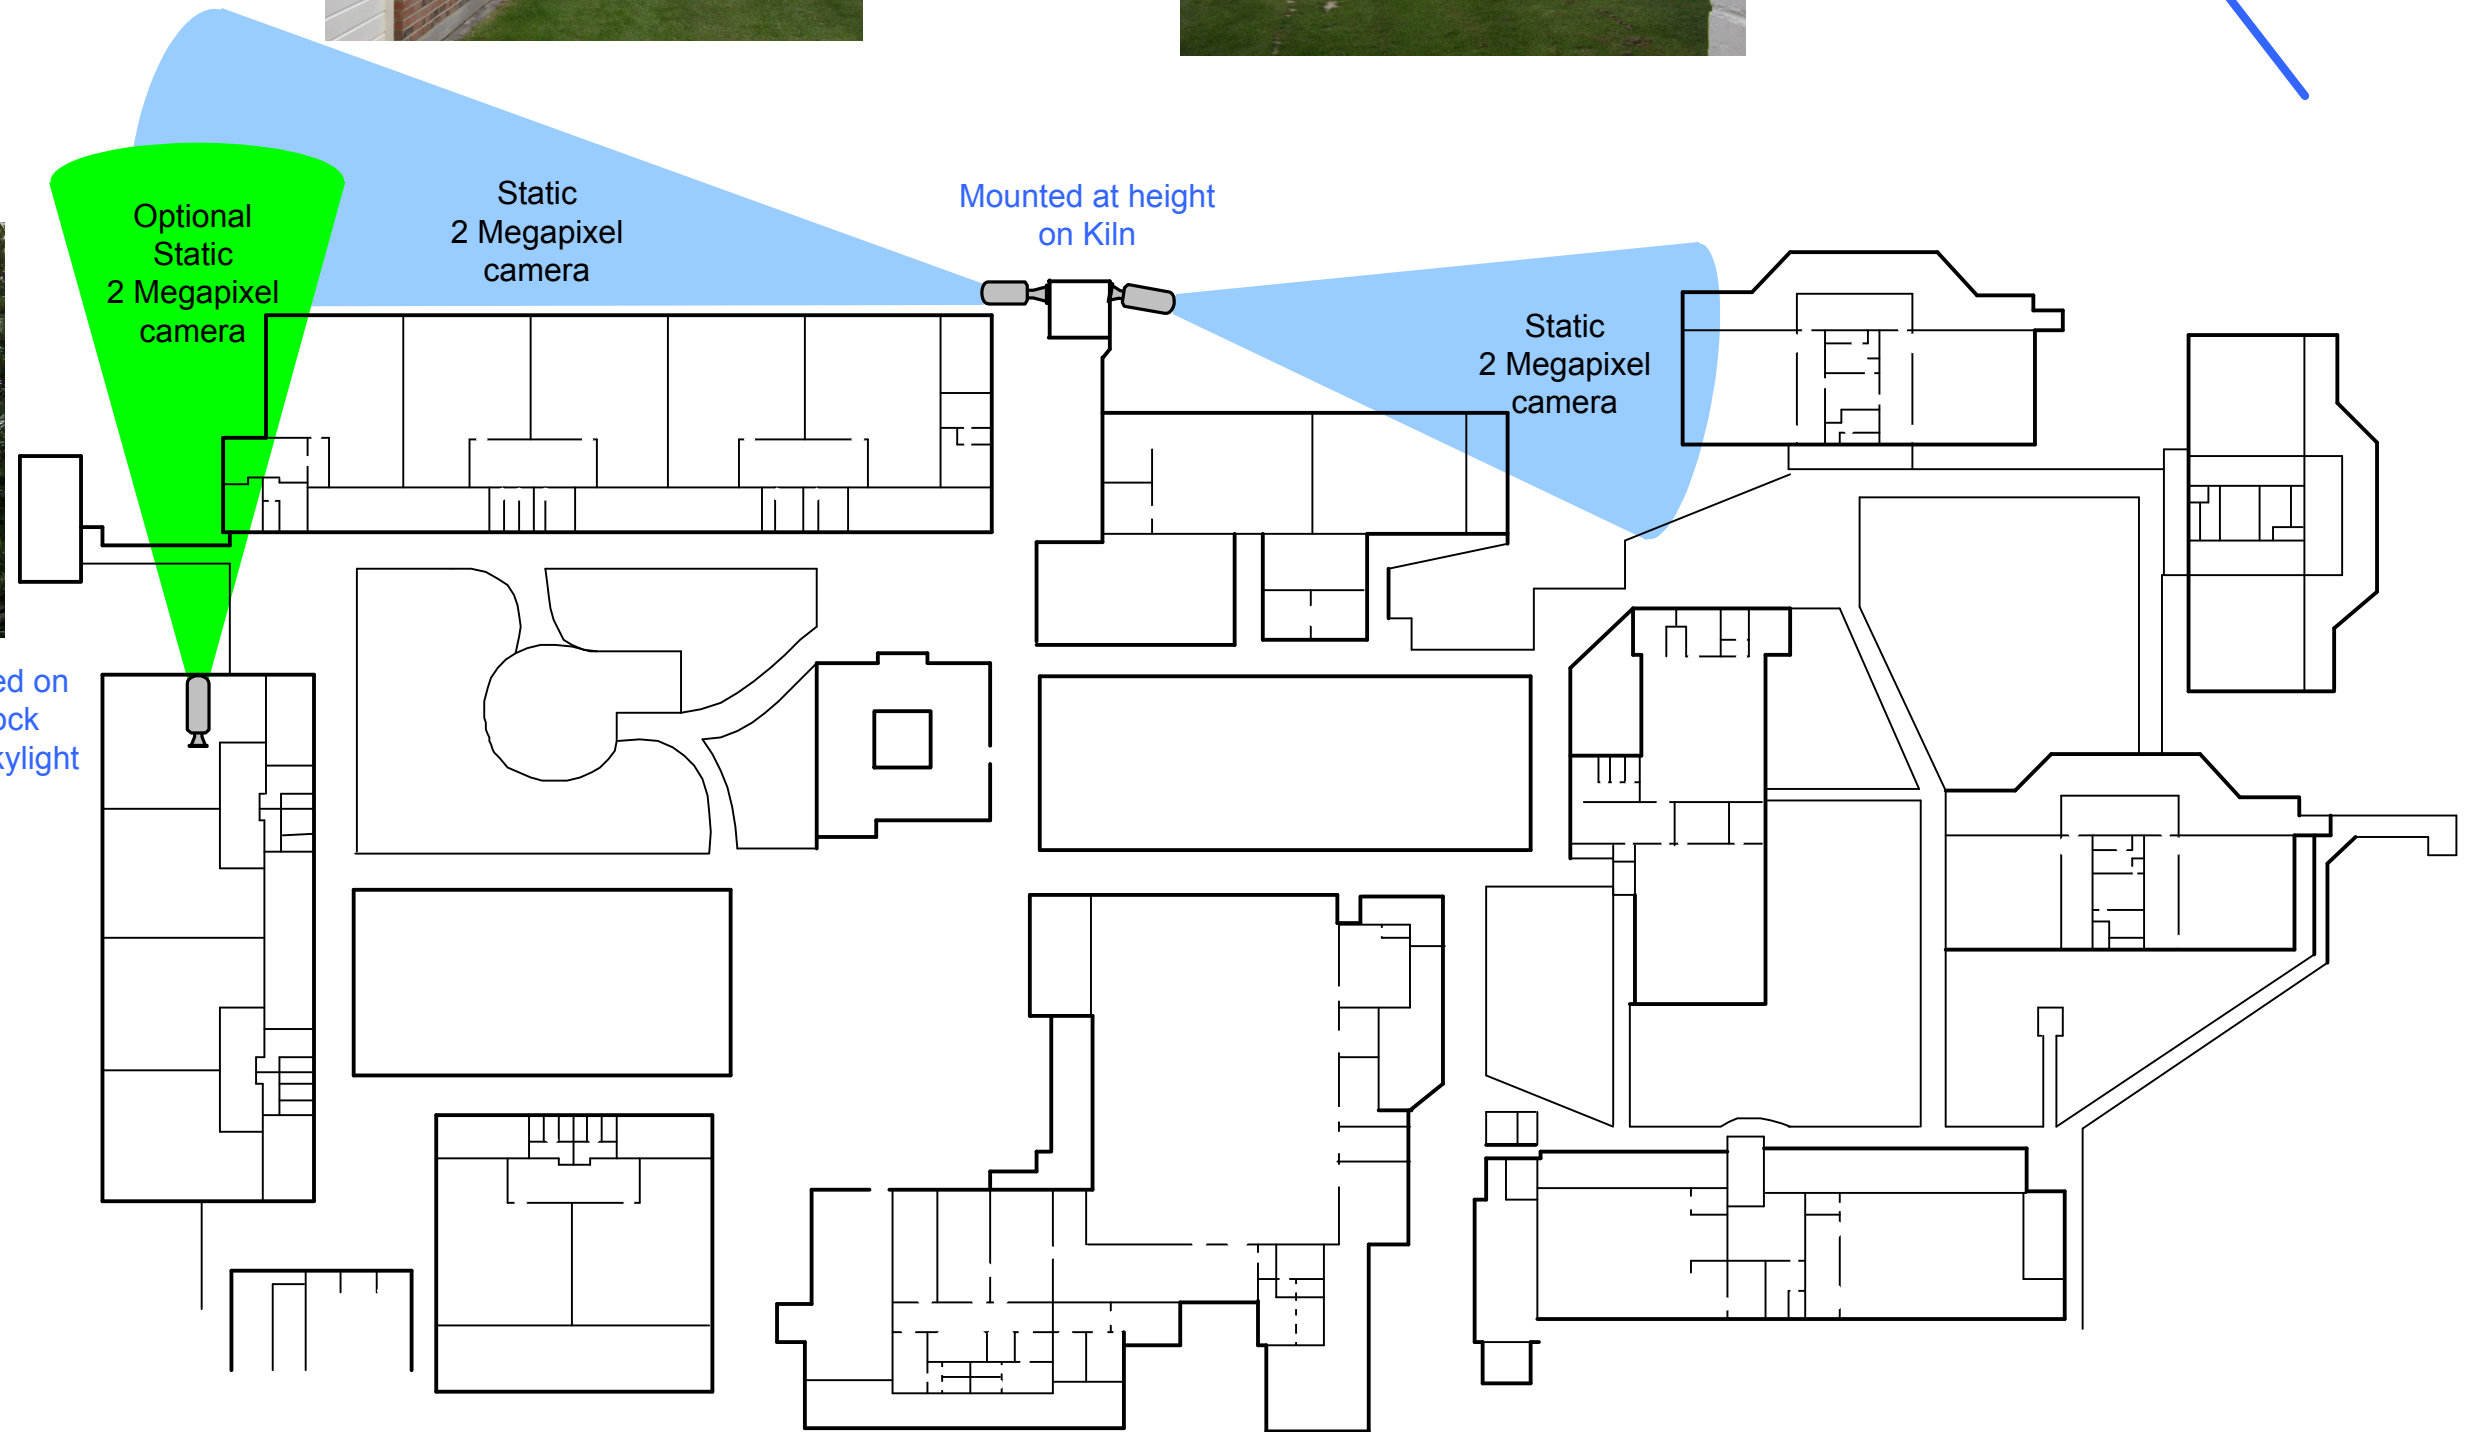

Mounted on B Block Roof Skylight

Proposed IP camera locations

Locations subject to alteration based upon evaluation of lighting conditions, obstructions and suitability of mounting points. Field of view cones are indicative only and will be adjusted according to requirements on site. PIR sensor located to provide triggers for preset PTZ camera Zoom/ Position settings.

Site: Your School	
Area: Camera Design	
Site ID: none	 Communications Ltd phone 04 477 0000 fax 04 477 0001
Plan Set page: of 1	
Detail: Camera Positions	
Material:	
Drawing no: Loop site survey sample - Cameras.VSD	
Scale:	
Drawn by: CPM	
Created: 13/05/09	
Revised:	